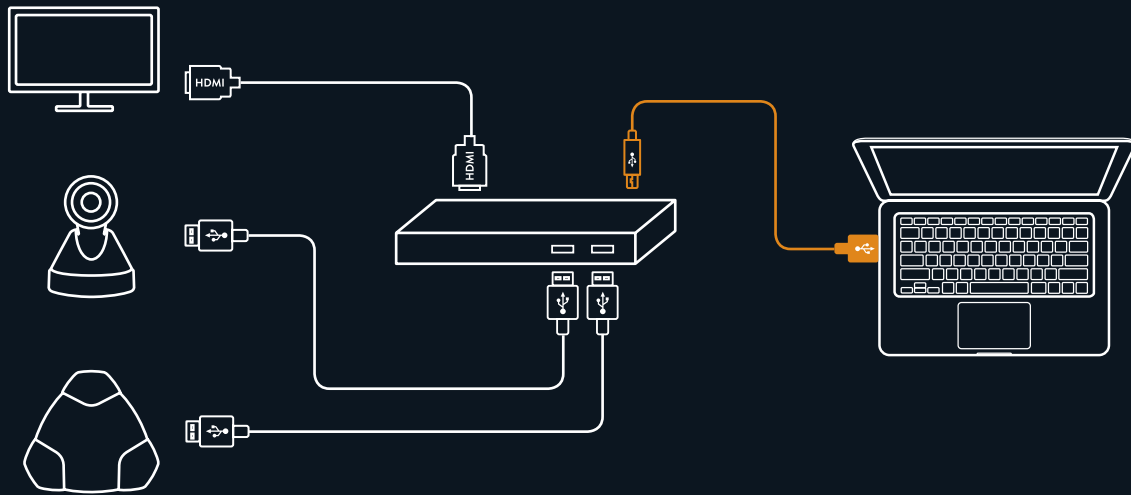

KONFTEL ONE CABLE CONNECTION HUB

It doesn't get any easier than this

It's as simple as it is ingenious, wouldn't you say? This is how the components of the video kits fit together, with the Konftel OCC Hub making the solution a breeze to set up and use. It's Plug & Play via the USB connection and requires no extra drivers as long as you have a modern version of Windows as the operating system* on your computer.

* The Konftel OCC Hub uses DisplayLink, the driver for which is already on your computer if you have Windows 10 (1607) Anniversary Update or later. Drivers for other operating systems can be found on konftel.com/occ

FAQ

HOW LONG ARE THE SUPPLIED CABLES?

The cable lengths are: 3 meters between hub and computer, 5 meters between hub and camera and 5 meters between hub and speakerphone.

CAN I USE LONGER CABLES?

Yes, see www.konftel.com/support for the latest recommendations on extension cables.

CAN I JUST BUY A CAMERA?

Yes, our conference cameras are available for purchase as separate products. It's a great option if you already have a Konftel speakerphone with USB. It is, however, recommended that you also buy the Konftel OCC Hub as an accessory to create a solution that is really easy to use.

CAN THE CAMERAS BE UPDATED?

Yes, the Konftel cameras can be updated with new software free of charge. See www.konftel.com/support for instructions.

I ONLY HAVE USB-C ON MY COMPUTER. CAN I USE AN ADAPTER TO CONNECT TO THE HUB?

Yes, you can use an adapter for USB-C to USB-A.

WHAT DO I NEED THE REMOTE CONTROL FOR?

You use it mainly to control the camera's PTZ function, choose a preset image framing, adjust picture settings and select profiles for different light conditions.

A SHORT GLOSSARY

4K – Means that the horizontal resolution of the video image is around 4000 pixels. This compares with 1080 pixels for a regular HD image. With the Konftel Cam20, the 4K resolution is mainly employed for digital zooming.

PTZ – Pan-Tilt-Zoom. A PTZ camera like the Konftel Cam50 has motorized control of direction and optical zoom.

EPTZ – stands for Electronic Pan-Tilt-Zoom. Often called digital zoom. The picture can be cut down or moved within the parameters of the camera's fixed position.

VISCA – Standard for controlling a PTZ camera's functions remotely and/or from a video conferencing app.

UVC – USB Video Device Class. Standard for how USB devices such as webcams handle streamed video.